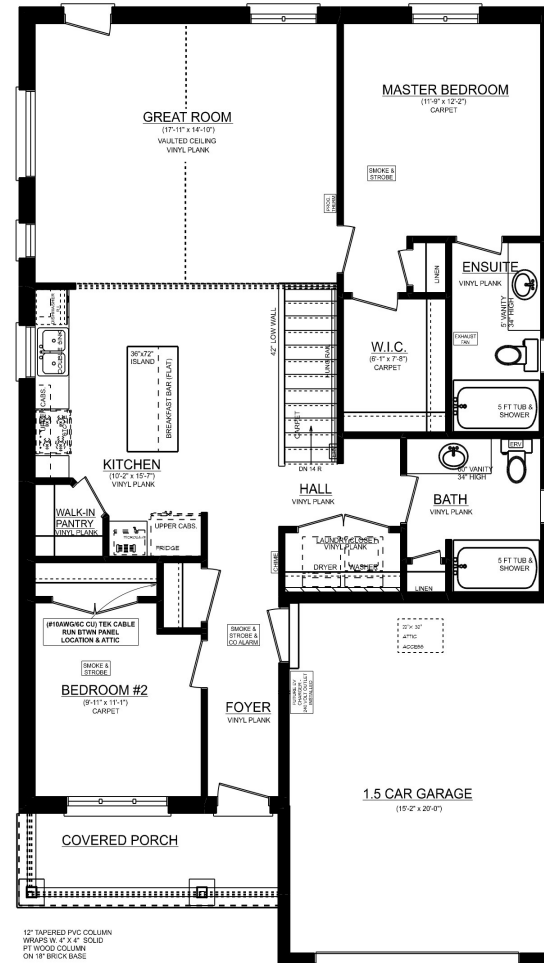

# GLENWOOD 'C' LOT 38 RENAISSANCE DR.

**GLENWOOD 'C'  
BASEMENT PLAN**

**GLENWOOD 'C'  
MAINFLOOR  
1276 SQ. FT.  
8' CEILINGS ON MAINFLOOR**