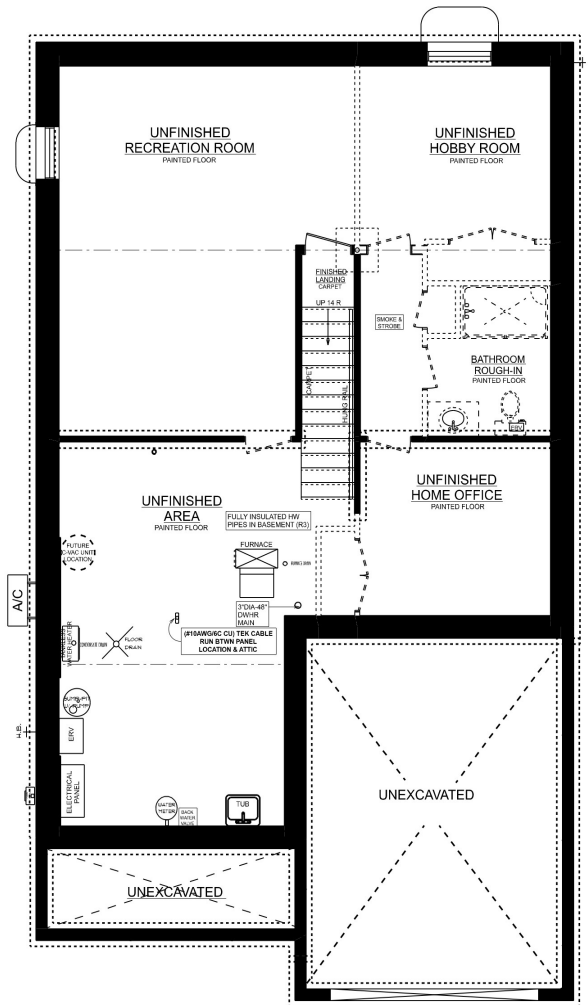

# GLENWOOD 'C' LOT 38 RENAISSANCE DR.

**GLENWOOD 'C'  
BASEMENT PLAN**

**GLENWOOD 'C'  
MAINFLOOR  
1276 SQ. FT.  
8' CEILINGS ON MAINFLOOR**