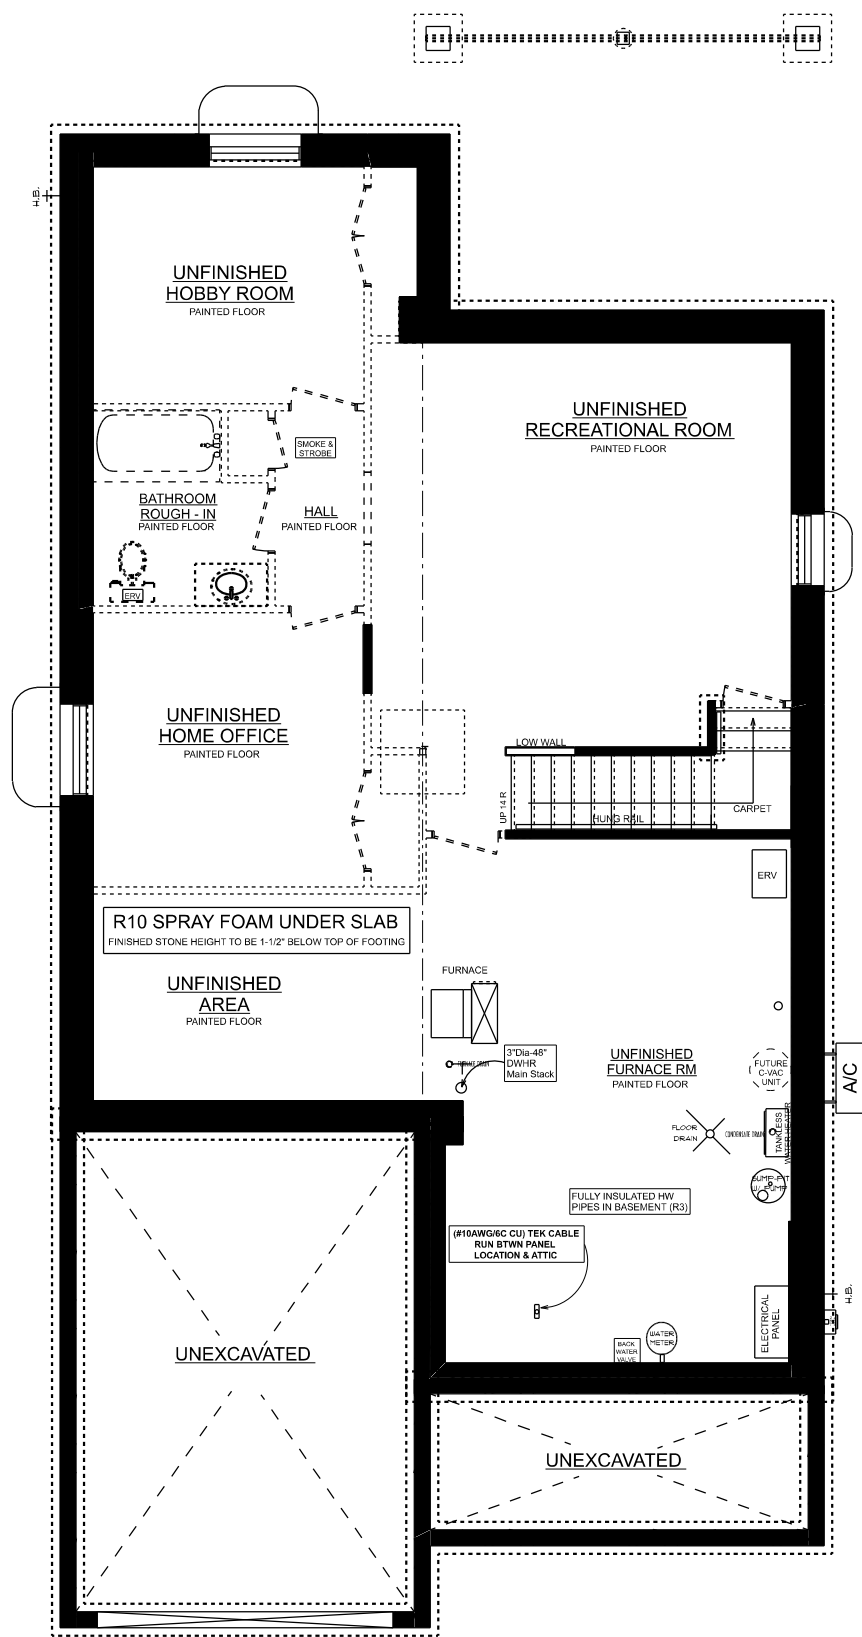

ACADIA 'A' LOT #41 SILVERLEAF PATH

ACADIA 'A'
BASEMENT PLAN

ACADIA 'A'
MAINFLOOR PLAN
1395 SQ.FT.
8' CEILINGS ON MAINFLOOR