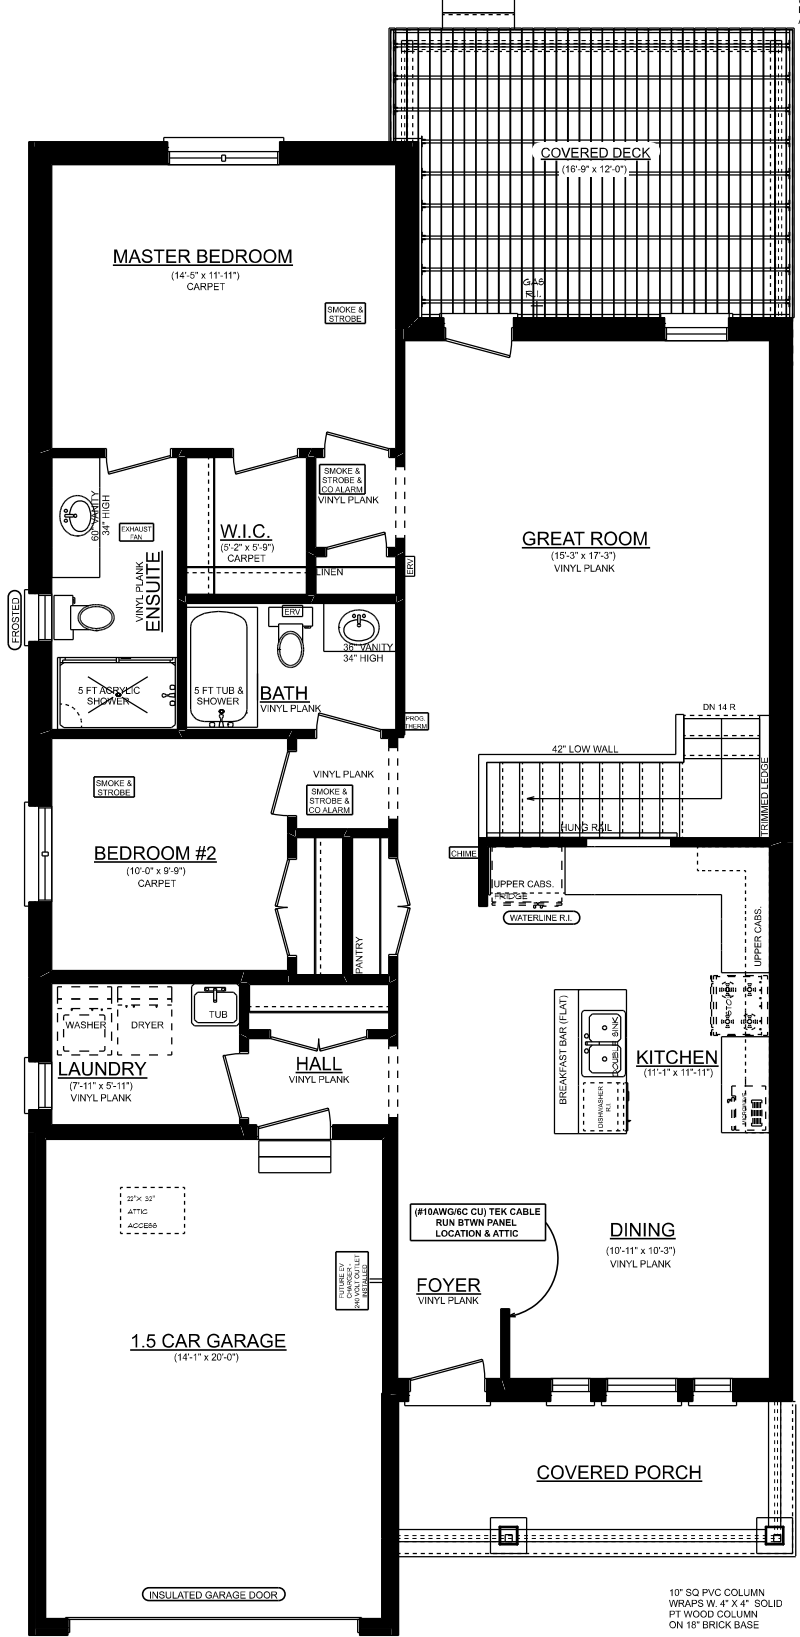

ACADIA 'A' LOT #41 SILVERLEAF PATH

ACADIA 'A'
BASEMENT PLAN

ACADIA 'A'
MAINFLOOR PLAN
1395 SQ.FT.
8' CEILINGS ON MAINFLOOR