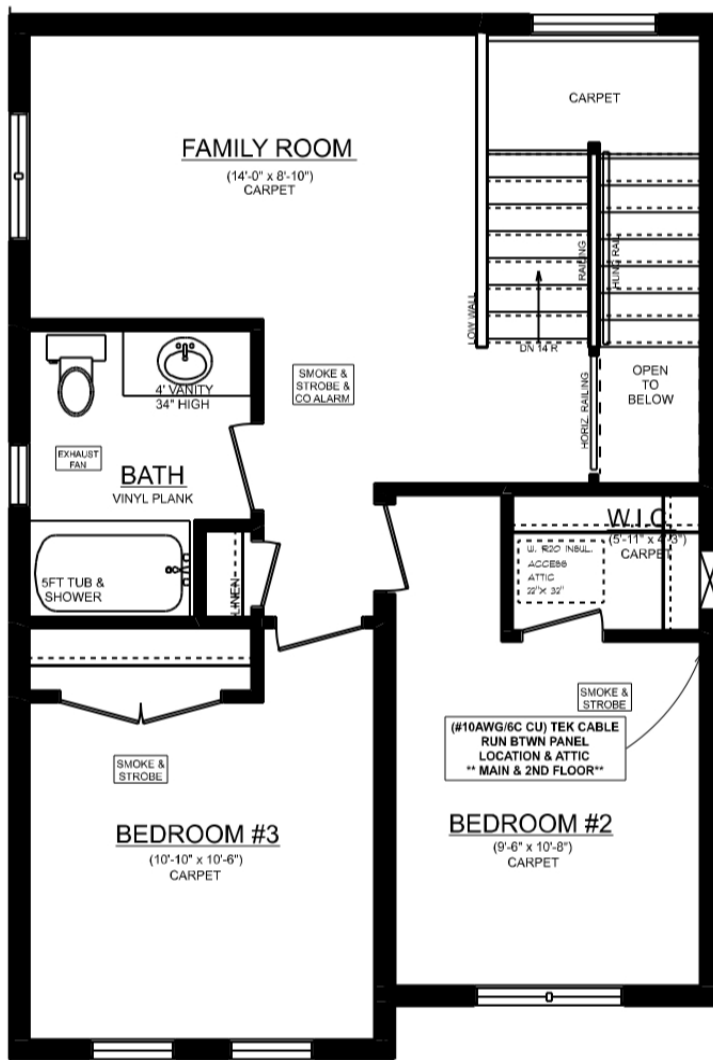

THE STONEHAVEN

56 Hickory Lane
Lot 19, Lake Margaret

MAIN FLOOR PLAN

UPGRADES INCLUDE:

- Widened Garage Entry
- Added Egress Window
- Cultured Marble Shower w Glass Door in Ensuite
- Cabinet Upgrades
- Frosted Pantry Door
- Chimney Hood
- Gas Line R.I
- BBQ Line R.I
- Electrical Upgrades Throughout

THE STONEHAVEN

56 Hickory Lane
Lot 19, Lake Margaret

2ND FLOOR PLAN

UPGRADES INCLUDE:

- Widened Garage Entry
- Added Egress Window
- Cultured Marble Shower w Glass Door in Ensuite
- Cabinet Upgrades
- Frosted Pantry Door
- Chimney Hood
- Gas Line R.I
- BBQ Line R.I
- Electrical Upgrades Throughout