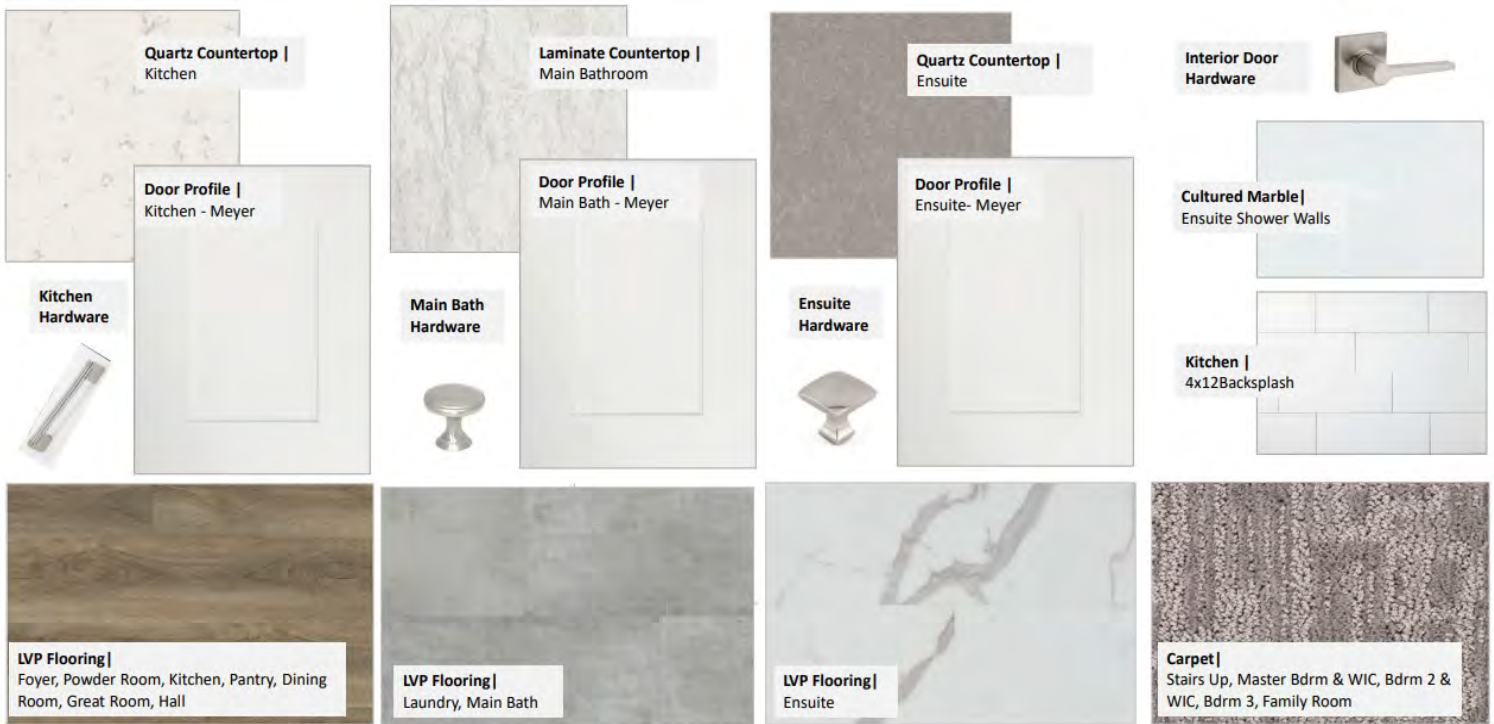

EXTERIOR PACKAGE

56 Hickory Lane
Lot 19, Lake Margaret

Colours and patterns may slightly vary from physical materials.
The images shown are only intended as a representation of selections chosen. E.&OE.

INTERIOR PACKAGE

56 Hickory Lane
Lot 19, Lake Margaret

Colours and patterns may slightly vary from physical materials.

The images shown are only intended as a representation of selections chosen. E.&OE.