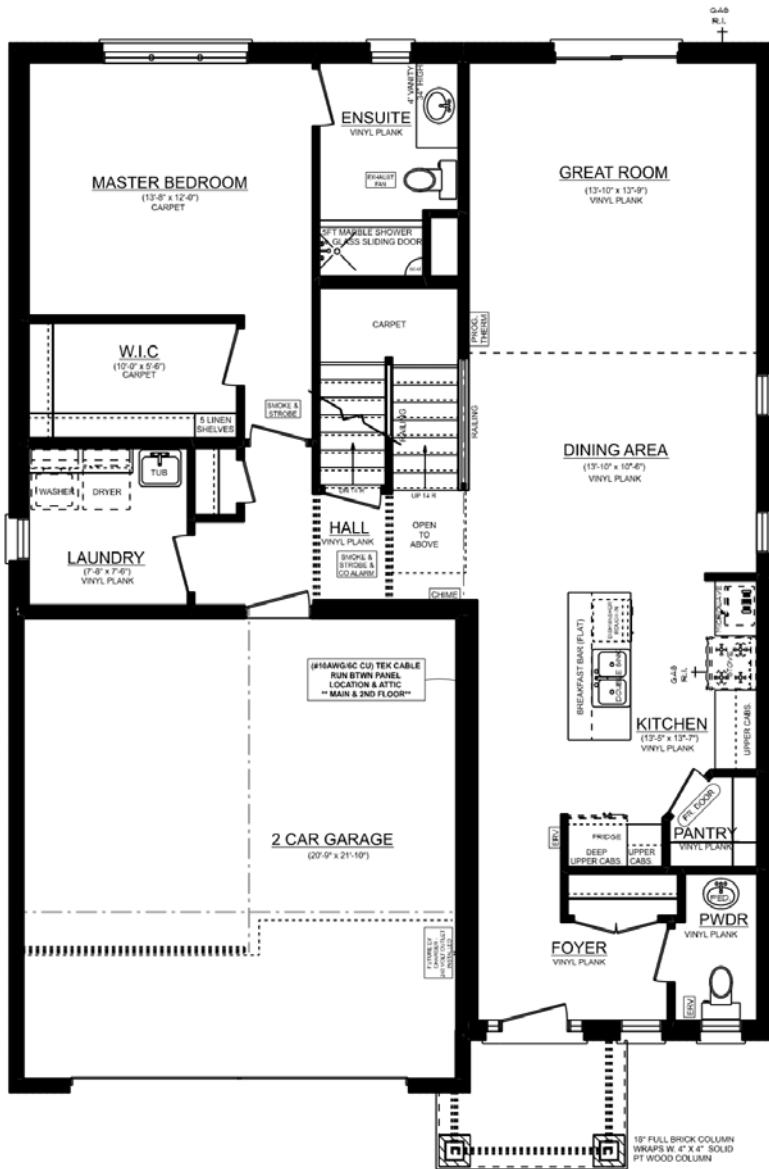

THE STONEHAVEN

56 Hickory Lane
Lot 19, Lake Margaret

Site plan is artist's concept. Lot dimensions are approximate and depend on final survey. Landscape areas and plantings are concepts only and may vary from finished landscape. See sales representative for more information. E. & O. E.

THE STONEHAVEN

56 Hickory Lane
Lot 19, Lake Margaret

MAIN FLOOR PLAN

UPGRADES INCLUDE:

- Widened Garage Entry
- Added Egress Window
- Cultured Marble Shower w Glass Door in Ensuite
- Cabinet Upgrades
- Frosted Pantry Door
- Chimney Hood
- Gas Line R.I
- BBQ Line R.I
- Electrical Upgrades Throughout