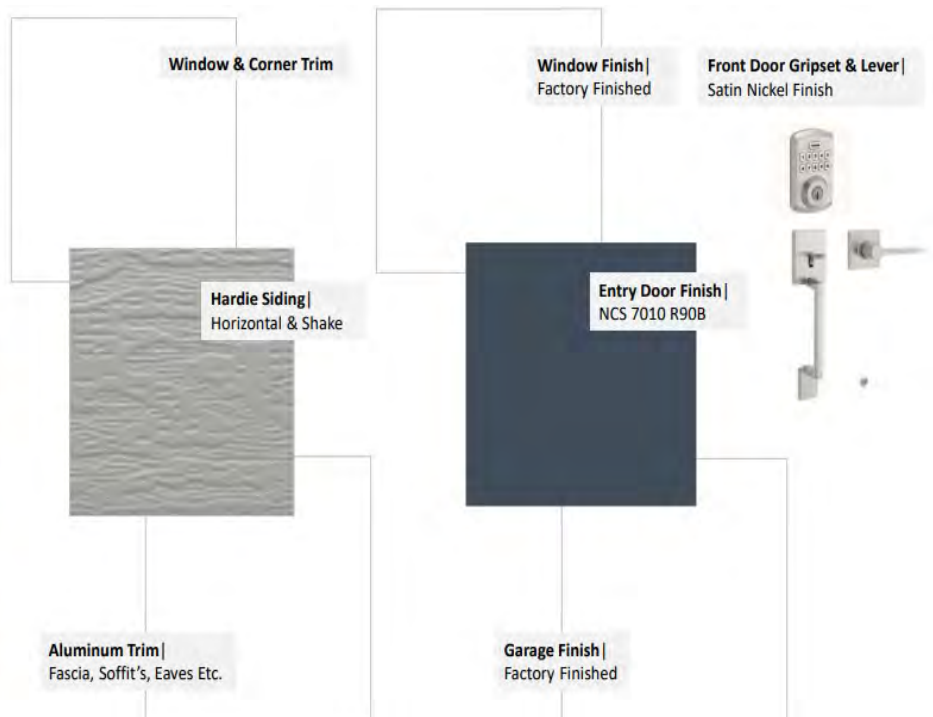

EXTERIOR PACKAGE

56 Hickory Lane
Lot 19, Lake Margaret

Colours and patterns may slightly vary from physical materials.
The images shown are only intended as a representation of selections chosen. E.&OE.