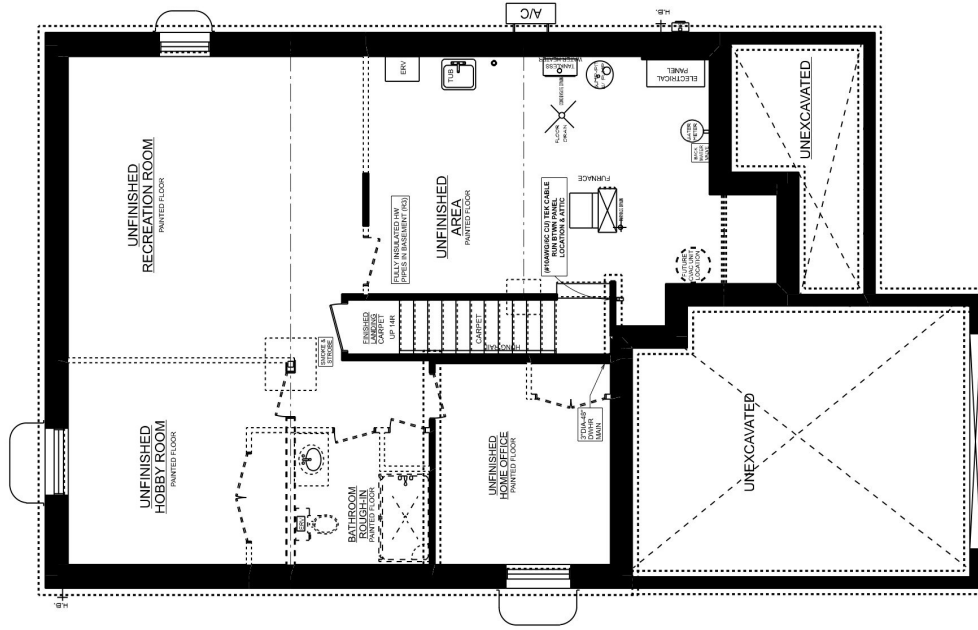

LOT 36 SILVERLEAF PATH
MAYFAIR 'B'

MAYFAIR 'B'
BASEMENT PLAN
UNFINISHED BASEMENT

MAYFAIR 'B'
MAIN FLOOR PLAN
1232 SQ. FT.
8' CEILINGS ON MAIN FLOOR