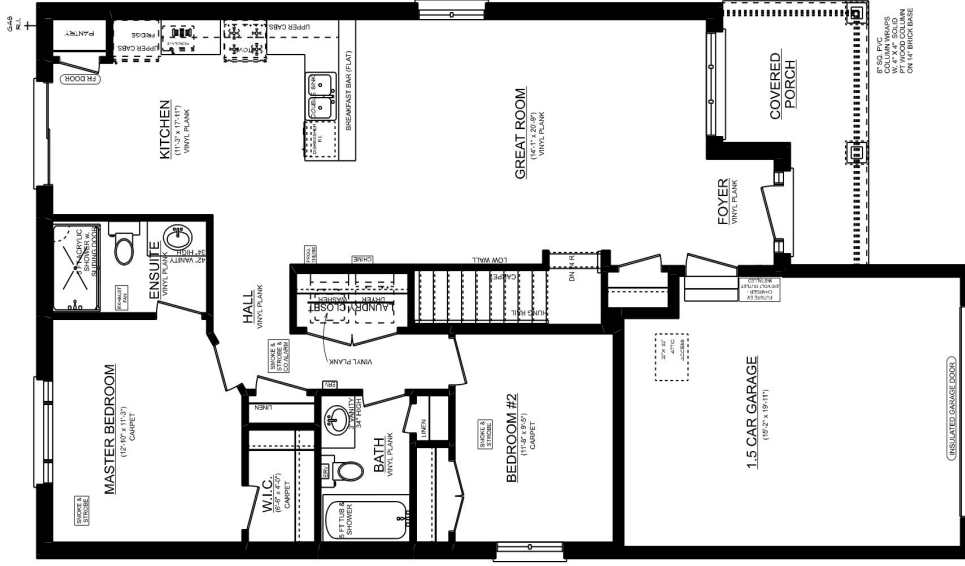

LOT 36 SILVERLEAF PATH
MAYFAIR 'B'

MAYFAIR 'B'
BASEMENT PLAN
UNFINISHED BASEMENT

MAYFAIR 'B'
MAIN FLOOR PLAN
1232 SQ. FT.
8' CEILINGS ON MAIN FLOOR