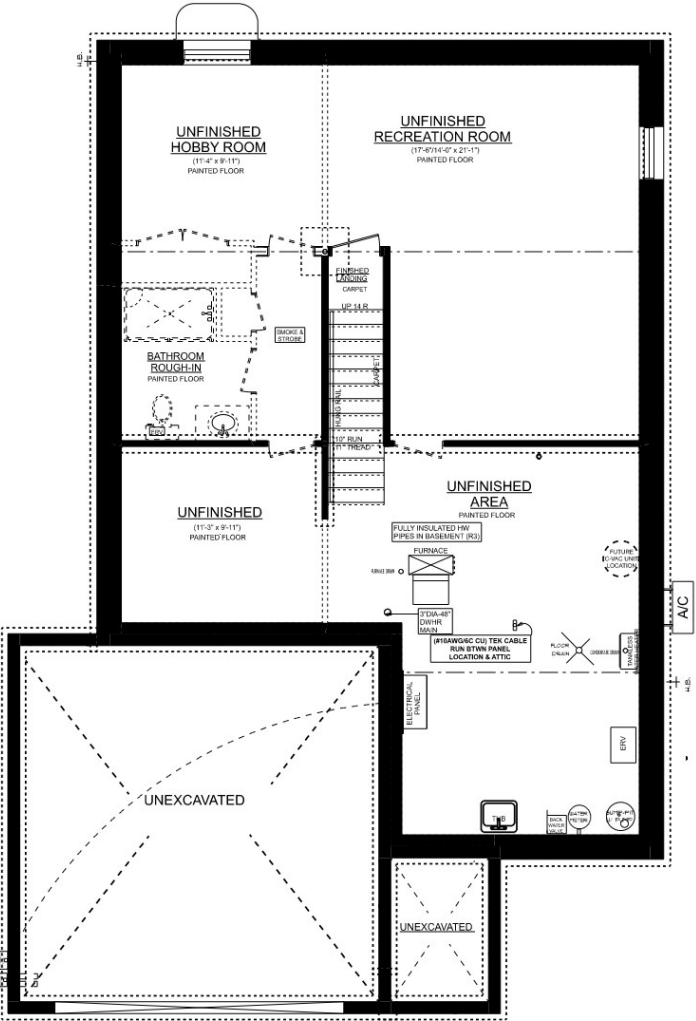

LOT 29 WHITE TAIL PATH GLENWOOD 'A'

GLENWOOD 'A'
BASEMENT PLAN

GLENWOOD 'A'
MAINFLOOR
1276 SQ. FT.
8' CEILINGS ON MAINFLOOR