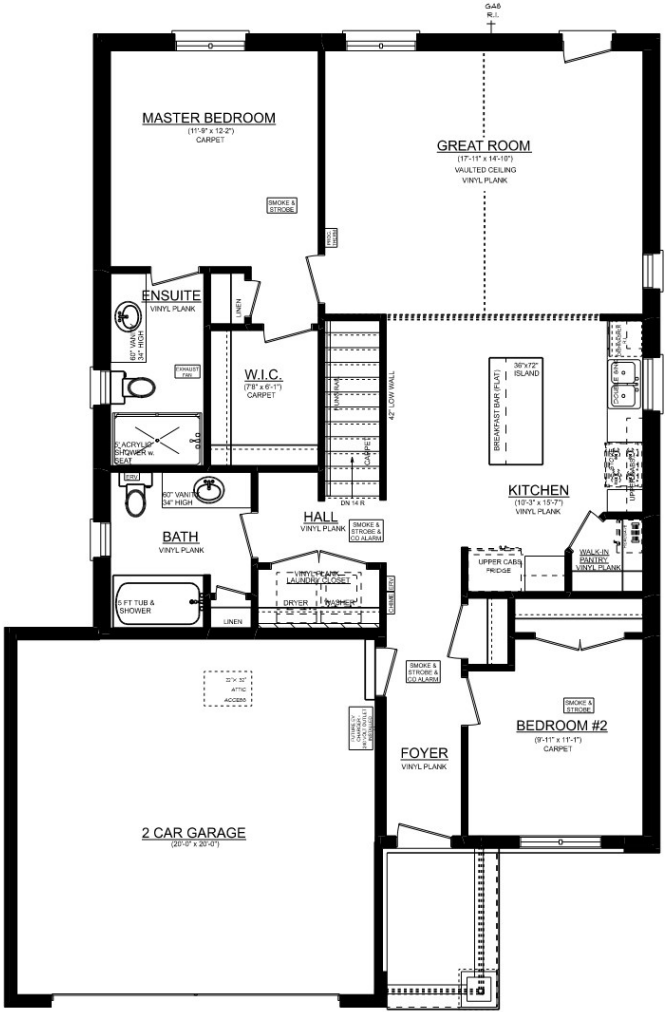

LOT 29 WHITE TAIL PATH GLENWOOD 'A'

GLENWOOD 'A'
BASEMENT PLAN

GLENWOOD 'A'
MAINFLOOR
1276 SQ. FT.
8' CEILINGS ON MAINFLOOR