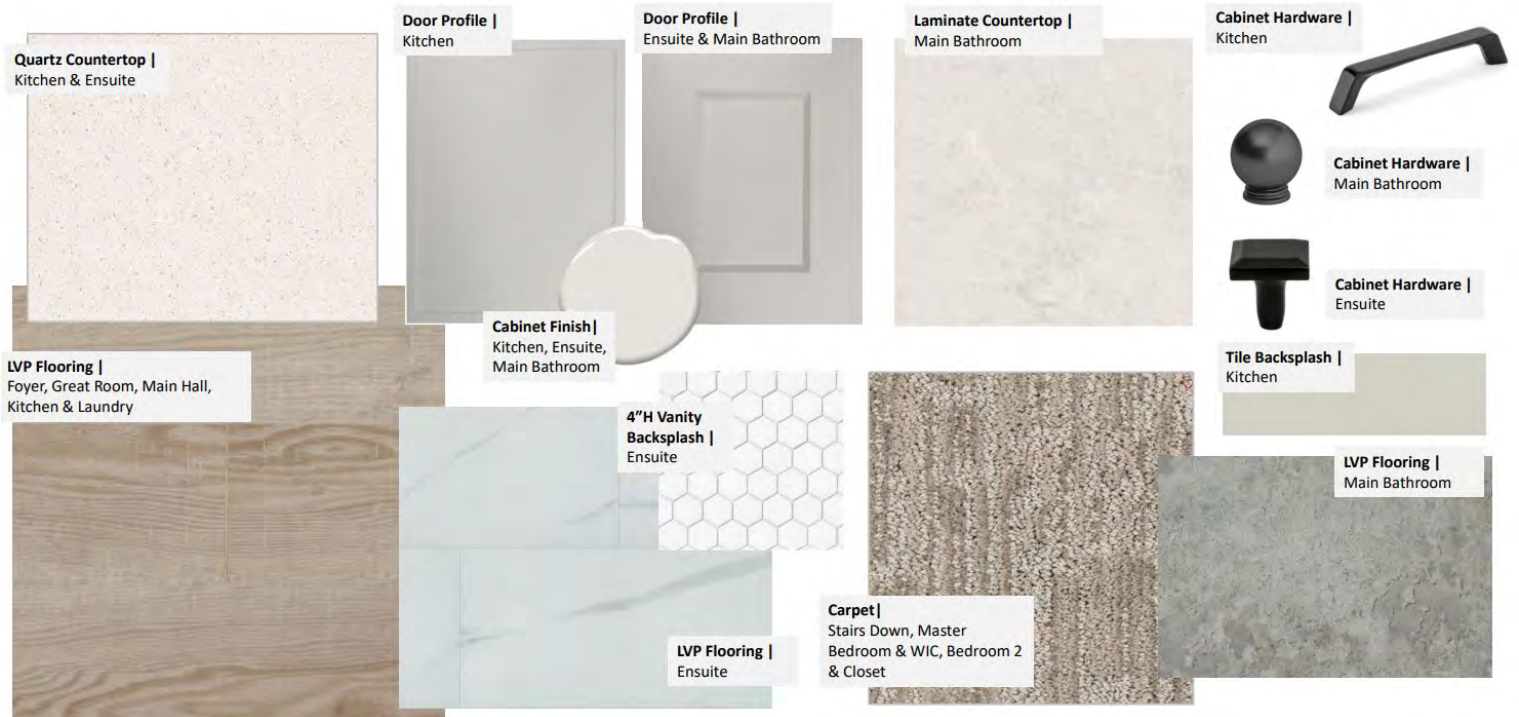

EXTERIOR PACKAGE

51 White Tail Path
Lot 29, Eagle Ridge

Colours and patterns may slightly vary from physical materials.
The images shown are only intended as a representation of selections chosen. E.&OE.

INTERIOR PACKAGE

51 White Tail Path
Lot 29, Eagle Ridge

Colours and patterns may slightly vary from physical materials.

The images shown are only intended as a representation of selections chosen. E.&OE.