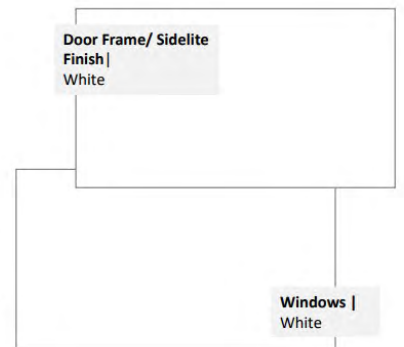

THE GLENWOOD

51 White Tail Path
Lot 29, Eagle Ridge

BASEMENT PLAN

UPGRADES INCLUDE:

- 2 Car Garage
- 2 Full Bathrooms
- Main Floor Laundry
- Plumbing Upgrades
- Quartz in Kitchen and Ensuite
- Modern Black Door Hardware
- Upgraded Exterior Finishes

EXTERIOR PACKAGE

51 White Tail Path
Lot 29, Eagle Ridge

Colours and patterns may slightly vary from physical materials.
The images shown are only intended as a representation of selections chosen. E.&OE.