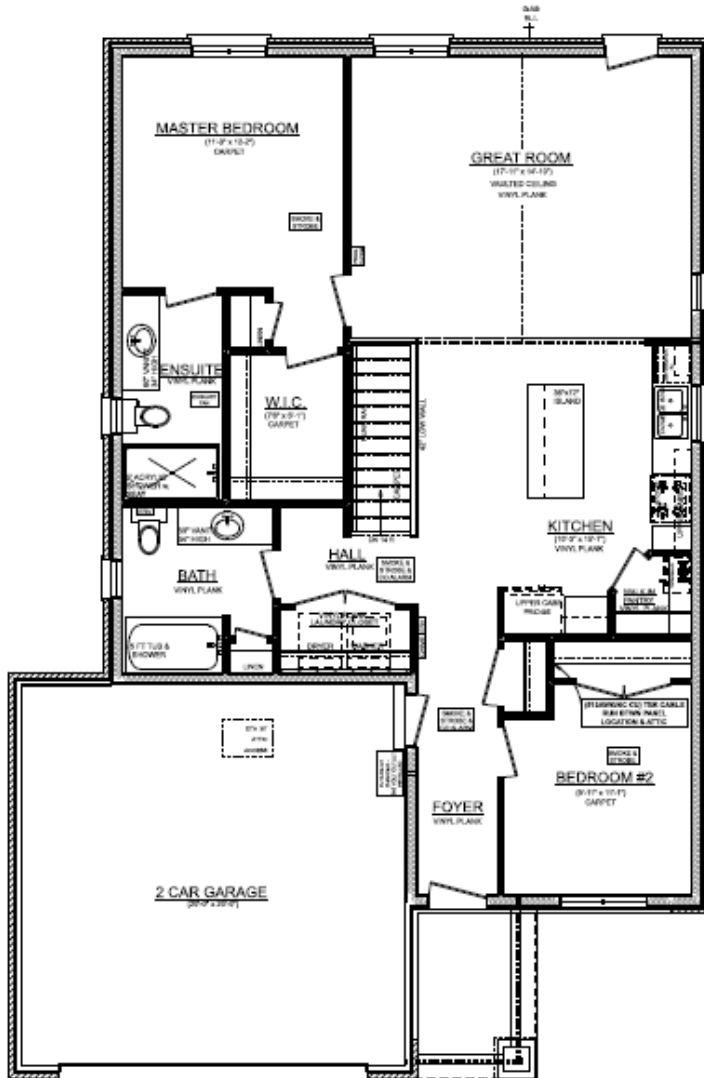

THE GLENWOOD

Quick possession home

2 BEDROOM

2 BATH

1,276 ft²

\$693,288

Cathy Fox

519-266-4561

THE GLENWOOD

51 White Tail Path
Lot 29, Eagle Ridge

This plan is property of Doug Tarry Homes. Renderings are artist's concept. Prices, specifications, plans and information are subject to change without notice. See sales representatives for more information. E.O.E.

THE GLENWOOD

51 White Tail Path
Lot 29, Eagle Ridge

MAIN FLOOR PLAN

UPGRADES INCLUDE:

- 2 Car Garage
- 2 Full Bathrooms
- Main Floor Laundry
- Plumbing Upgrades
- Quartz in Kitchen and Ensuite
- Modern Black Door Hardware
- Upgraded Exterior Finishes

THE GLENWOOD

51 White Tail Path
Lot 29, Eagle Ridge

BASEMENT PLAN

UPGRADES INCLUDE:

- 2 Car Garage
- 2 Full Bathrooms
- Main Floor Laundry
- Plumbing Upgrades
- Quartz in Kitchen and Ensuite
- Modern Black Door Hardware
- Upgraded Exterior Finishes