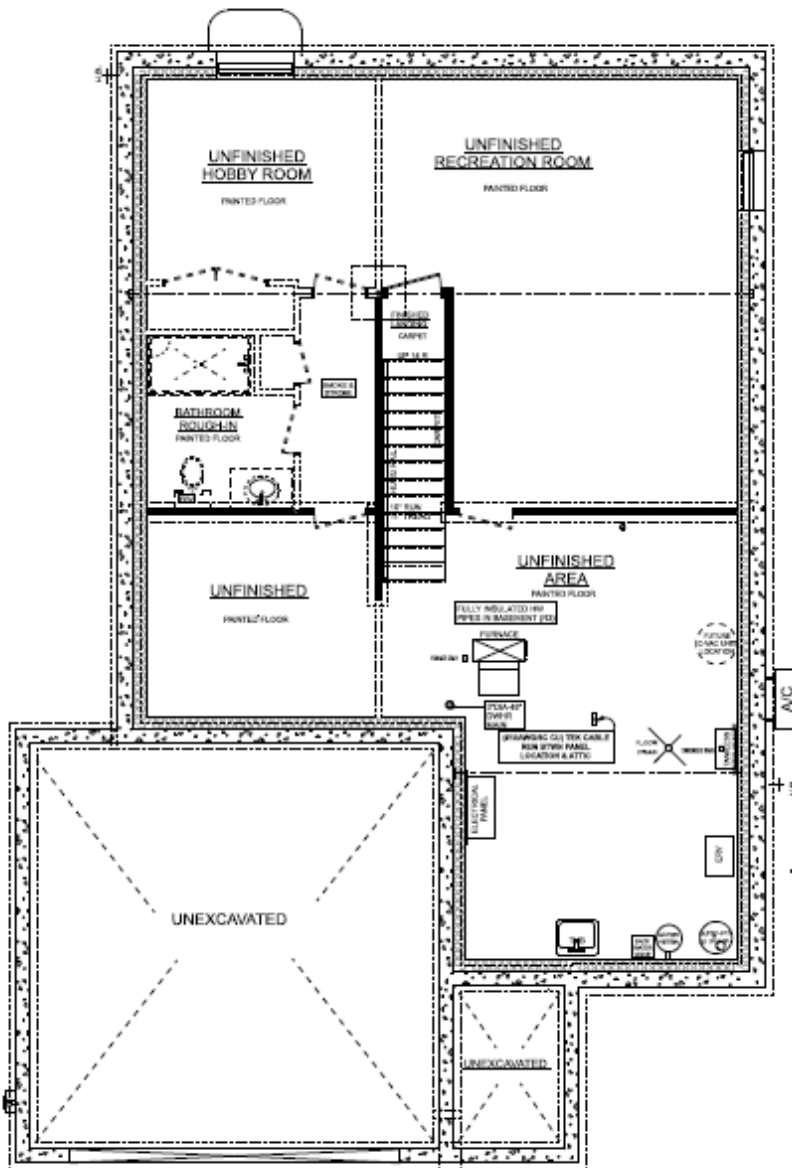

THE GLENWOOD

51 White Tail Path
Lot 29, Eagle Ridge

MAIN FLOOR PLAN

UPGRADES INCLUDE:

- 2 Car Garage
- 2 Full Bathrooms
- Main Floor Laundry
- Plumbing Upgrades
- Quartz in Kitchen and Ensuite
- Modern Black Door Hardware
- Upgraded Exterior Finishes

THE GLENWOOD

51 White Tail Path
Lot 29, Eagle Ridge

BASEMENT PLAN

UPGRADES INCLUDE:

- 2 Car Garage
- 2 Full Bathrooms
- Main Floor Laundry
- Plumbing Upgrades
- Quartz in Kitchen and Ensuite
- Modern Black Door Hardware
- Upgraded Exterior Finishes