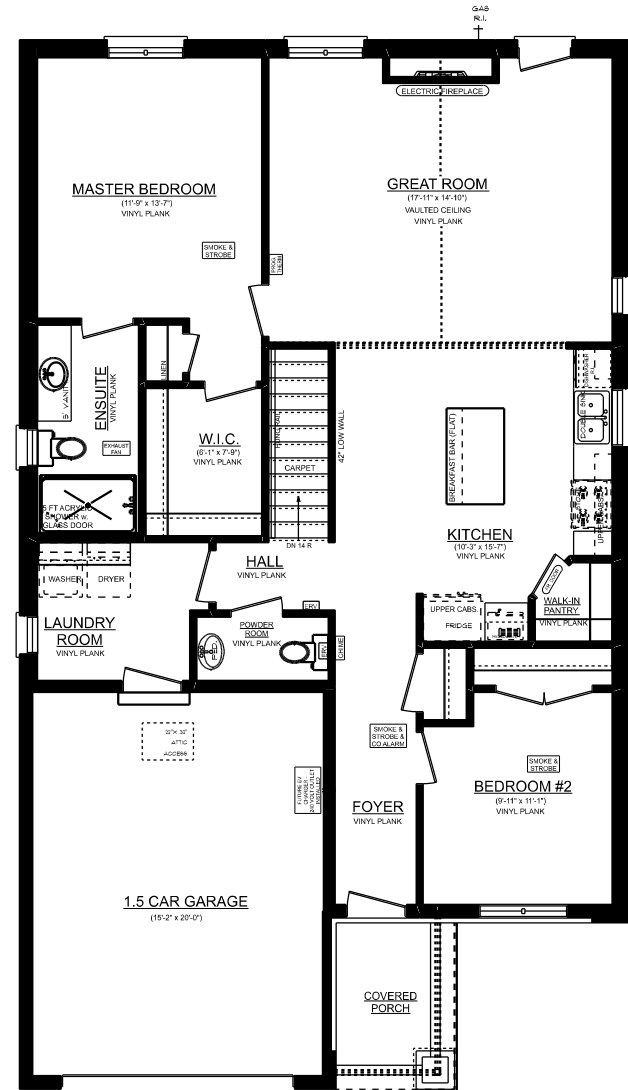

GLENWOOD 'A' LOT #60 FEATHERS CROSSING

GLENWOOD 'A'
BASEMENT PLAN

GLENWOOD 'A'
MAINFLOOR
1276 SQ. FT.
8" CEILINGS ON MAINFLOOR