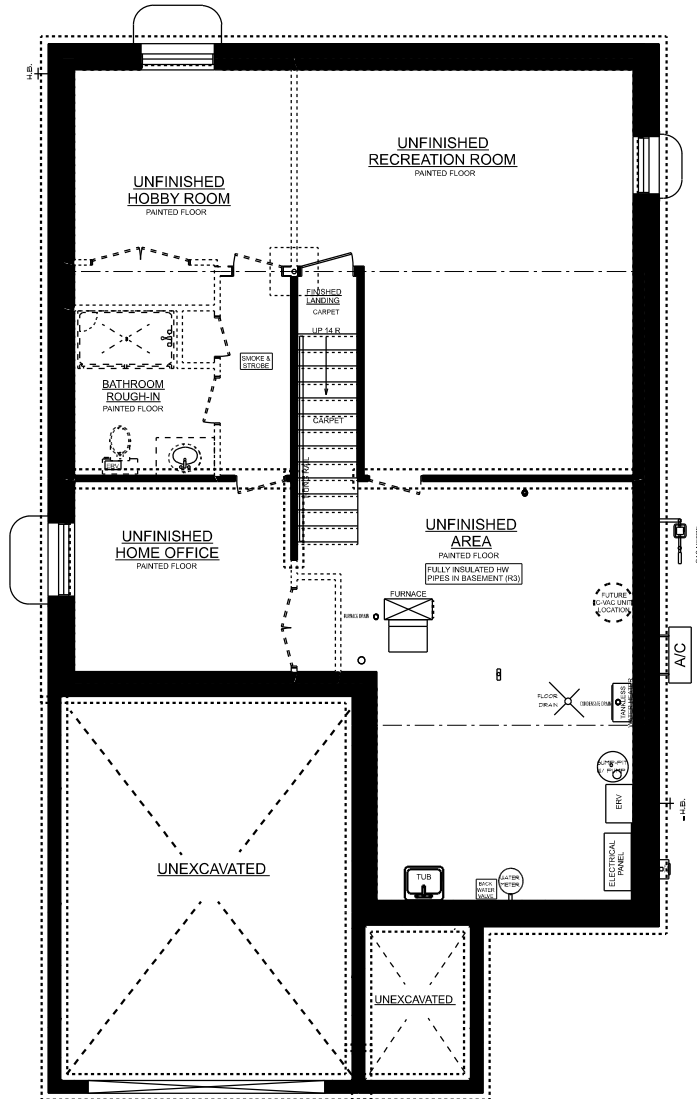

GLENWOOD 'A' LOT #60 FEATHERS CROSSING

GLENWOOD 'A'
BASEMENT PLAN

GLENWOOD 'A'
MAINFLOOR
1276 SQ. FT.
8" CEILINGS ON MAINFLOOR