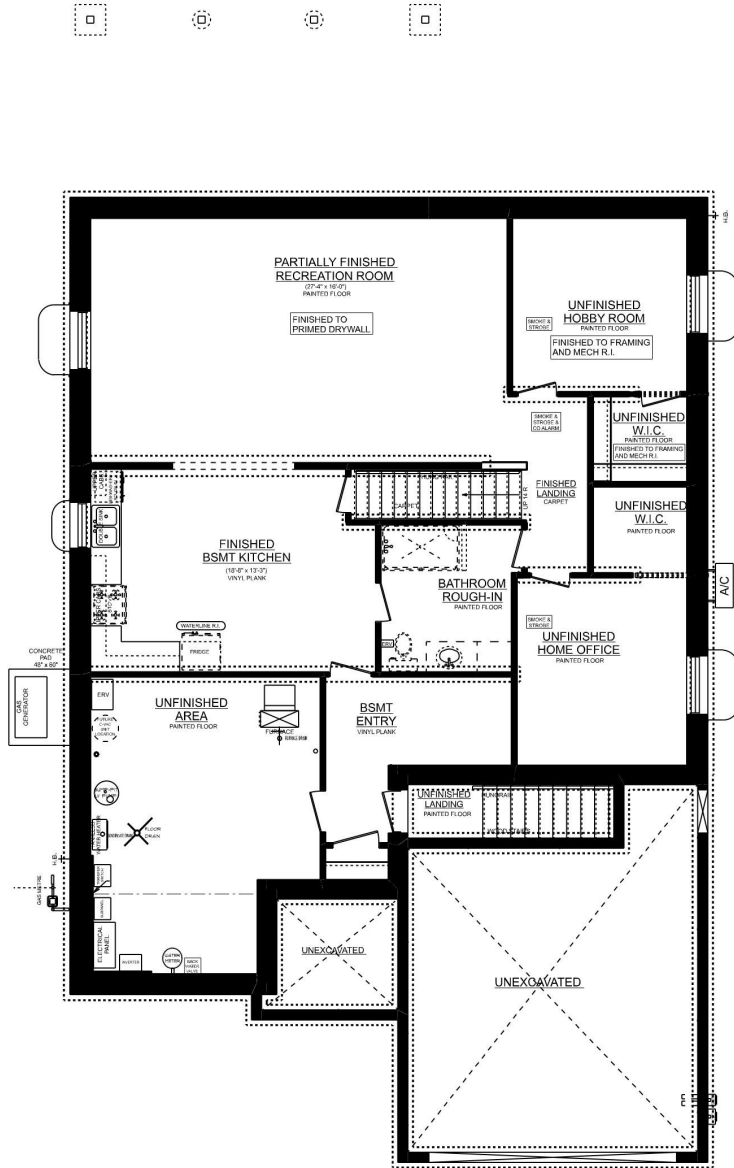

NORTHGATE 'C' LOT #1 FIREFLY LANE

**NORTHGATE CONTEMPORARY
BASEMENT PLAN**
1266 SQ. FT. FINISHED SPACE

**NORTHGATE CONTEMPORARY
MAINFLOOR PLAN**
1860 SQ. FT.
9' CEILINGS ON MAINFLOOR