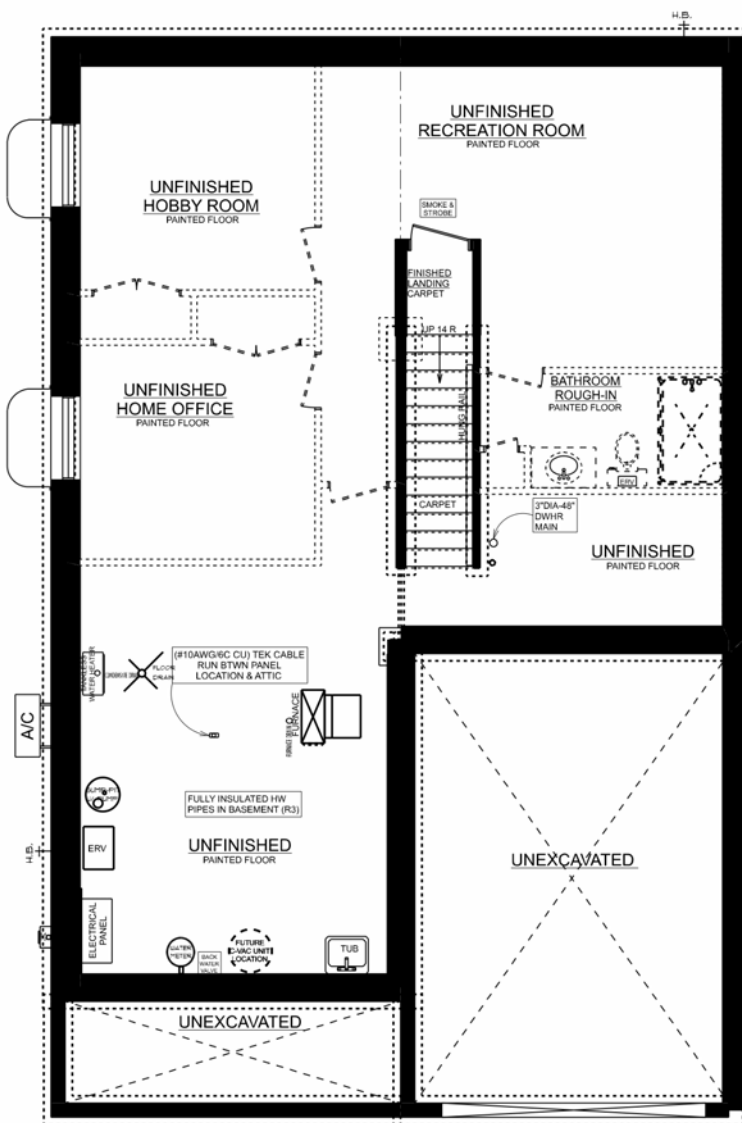

THE EASTON

54 Silverleaf Path
Lot 19, Miller's Pond

This plan is property of Doug Tarry Homes. Renderings are artist's concept. Prices, specifications, plans and information are subject to change without notice. See sales representatives for more information. E.O.E.

THE EASTON

54 Silverleaf Path
Lot 19, Miller's Pond

BASEMENT PLAN

UPGRADES INCLUDE:

- Quartz Countertops Throughout
- Hardwood Flooring
- Ceramic Flooring
- Waterline RI for Fridge
- Kitchen Backsplash
- Ensuite Walk-In Shower
- Gas Line R.I
- Stone Exterior Facade

THE EASTON

54 Silverleaf Path
Lot 19, Miller's Pond

MAIN FLOOR PLAN

UPGRADES INCLUDE:

- Quartz Countertops Throughout
- Hardwood Flooring
- Ceramic Flooring
- Waterline RI for Fridge
- Kitchen Backsplash
- Ensuite Walk-In Shower
- Gas Line R.I
- Stone Exterior Facade