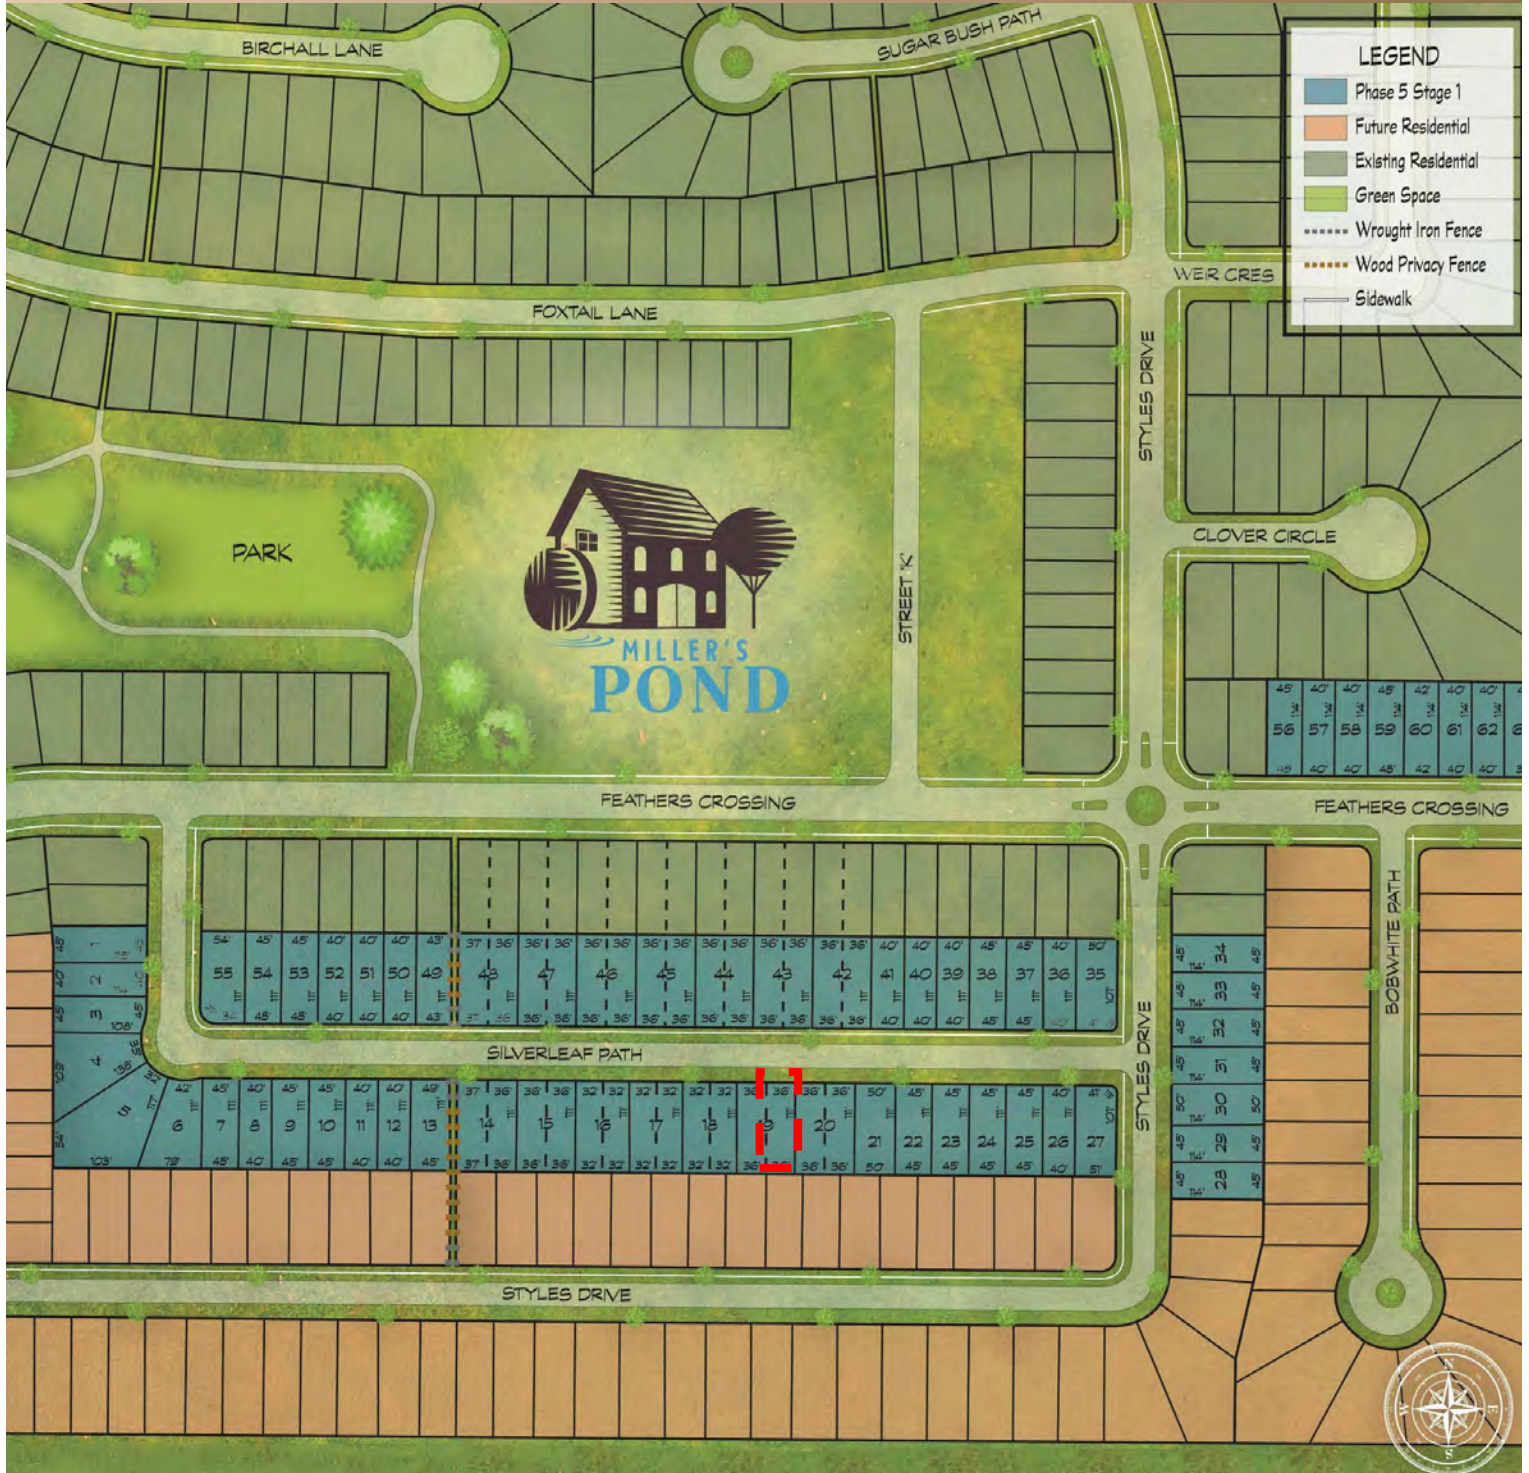

dcaspi@dougarryhomes.com

dt DOUG
TARRY
HOMES

**54 Silverleaf Path, St. Thomas
Lot 19, Miller's Pond**

This plan is property of Doug Tarry Homes. Renderings are artist's concept. Prices, specifications, plans and information are subject to change without notice. See sales representatives for more information. E.O.E.

THE EASTON

54 Silverleaf Path
Lot 19, Miller's Pond

This plan is property of Doug Tarry Homes. Renderings are artist's concept. Prices, specifications, plans and information are subject to change without notice. See sales representatives for more information. E.O.E.

THE EASTON

54 Silverleaf Path
Lot 19, Miller's Pond

BASEMENT PLAN

UPGRADES INCLUDE:

- Quartz Countertops Throughout
- Hardwood Flooring
- Ceramic Flooring
- Waterline RI for Fridge
- Kitchen Backsplash
- Ensuite Walk-In Shower
- Gas Line R.I
- Stone Exterior Facade

EXTERIOR PACKAGE

54 Silverleaf Path
Lot 19, Miller's Pond

Colours and patterns may slightly vary from physical materials.
The images shown are only intended as a representation of selections chosen. E.&OE.