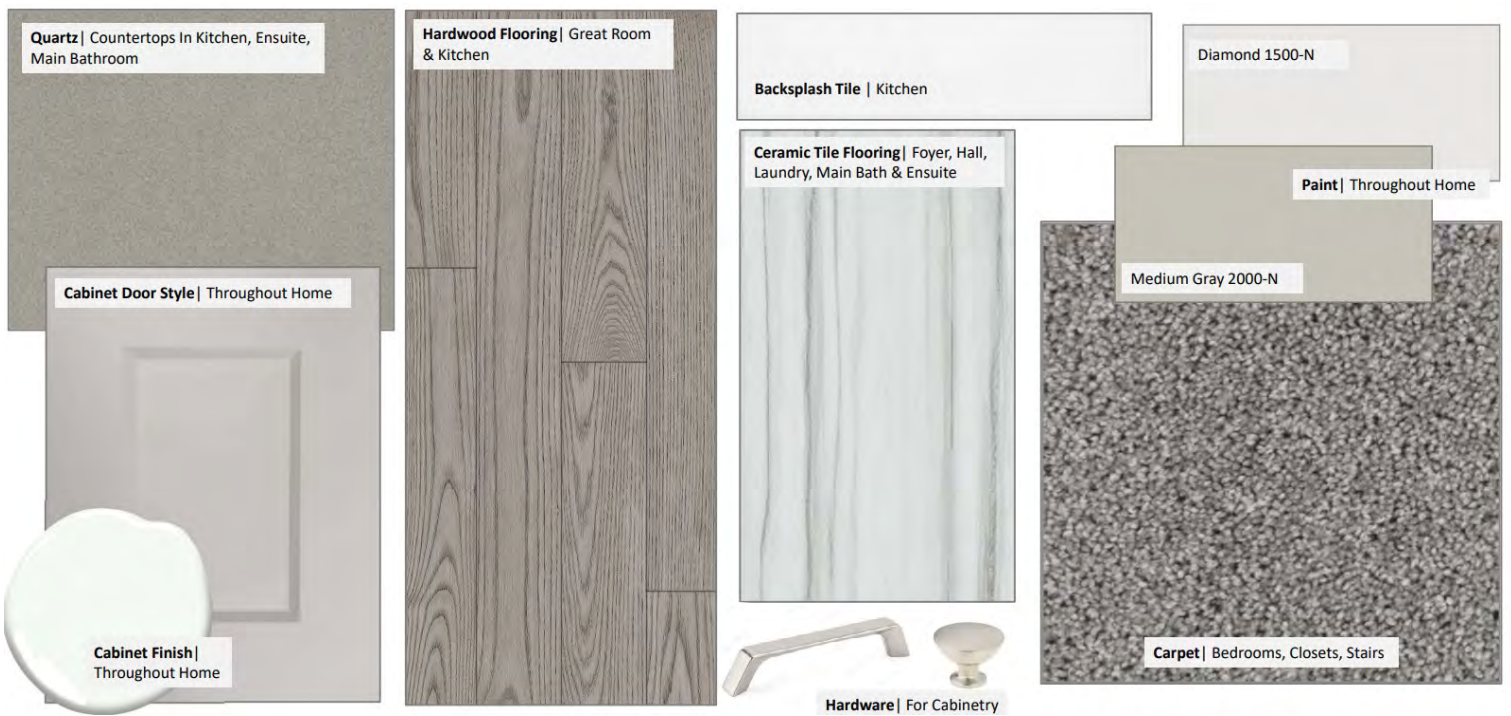

EXTERIOR PACKAGE

54 Silverleaf Path
Lot 19, Miller's Pond

Colours and patterns may slightly vary from physical materials.
The images shown are only intended as a representation of selections chosen. E.&OE.

INTERIOR PACKAGE

54 Silverleaf Path
Lot 19, Miller's Pond

Colours and patterns may slightly vary from physical materials.
The images shown are only intended as a representation of selections chosen. E.&OE.