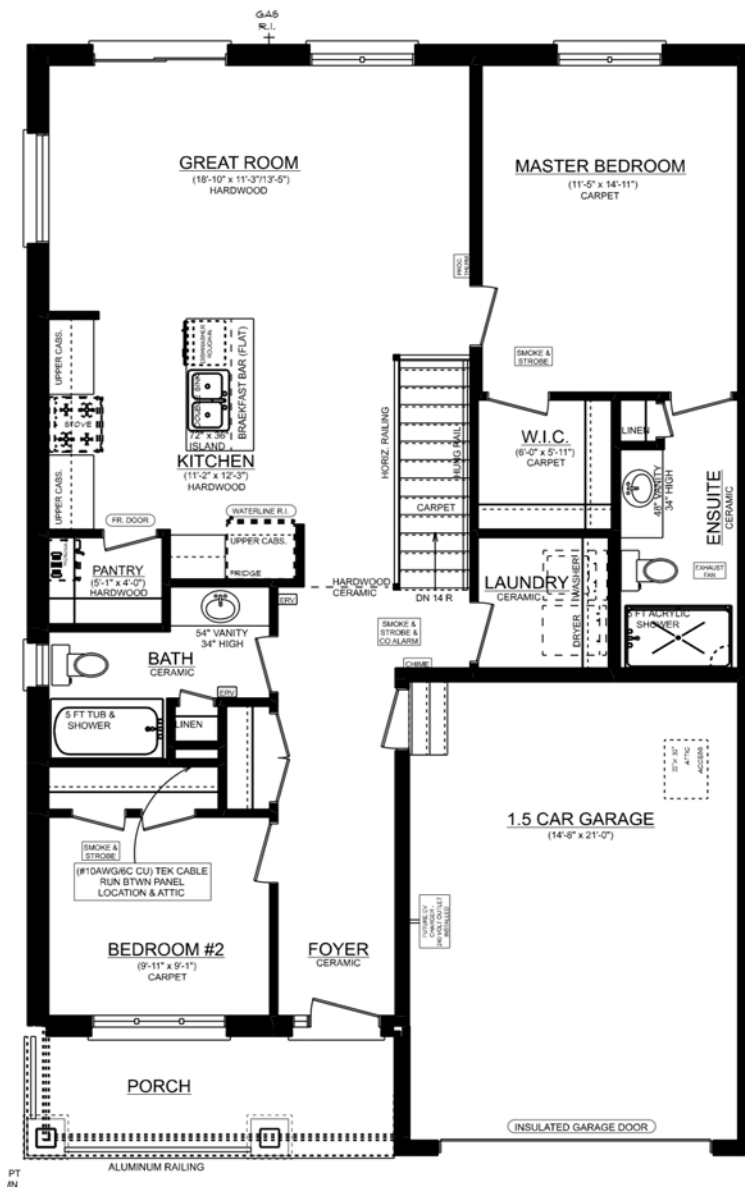

THE EASTON

54 Silverleaf Path
Lot 19, Miller's Pond

BASEMENT PLAN

UPGRADES INCLUDE:

- Quartz Countertops Throughout
- Hardwood Flooring
- Ceramic Flooring
- Waterline RI for Fridge
- Kitchen Backsplash
- Ensuite Walk-In Shower
- Gas Line R.I
- Stone Exterior Facade

THE EASTON

54 Silverleaf Path
Lot 19, Miller's Pond

MAIN FLOOR PLAN

UPGRADES INCLUDE:

- Quartz Countertops Throughout
- Hardwood Flooring
- Ceramic Flooring
- Waterline RI for Fridge
- Kitchen Backsplash
- Ensuite Walk-In Shower
- Gas Line R.I
- Stone Exterior Facade