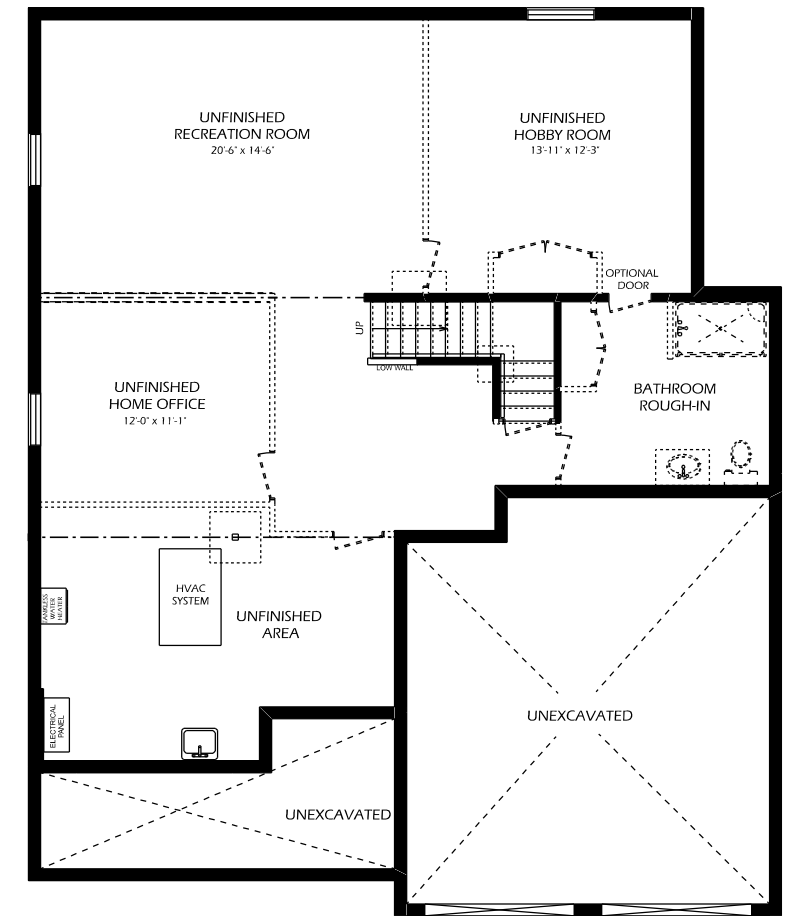

THE WILLOW

2809 SQ. FT.

TO VIEW ADDITIONAL FLOOR PLAN OPTIONS
VISIT OUR WEBSITE AT (www.dougarryhomes.com)