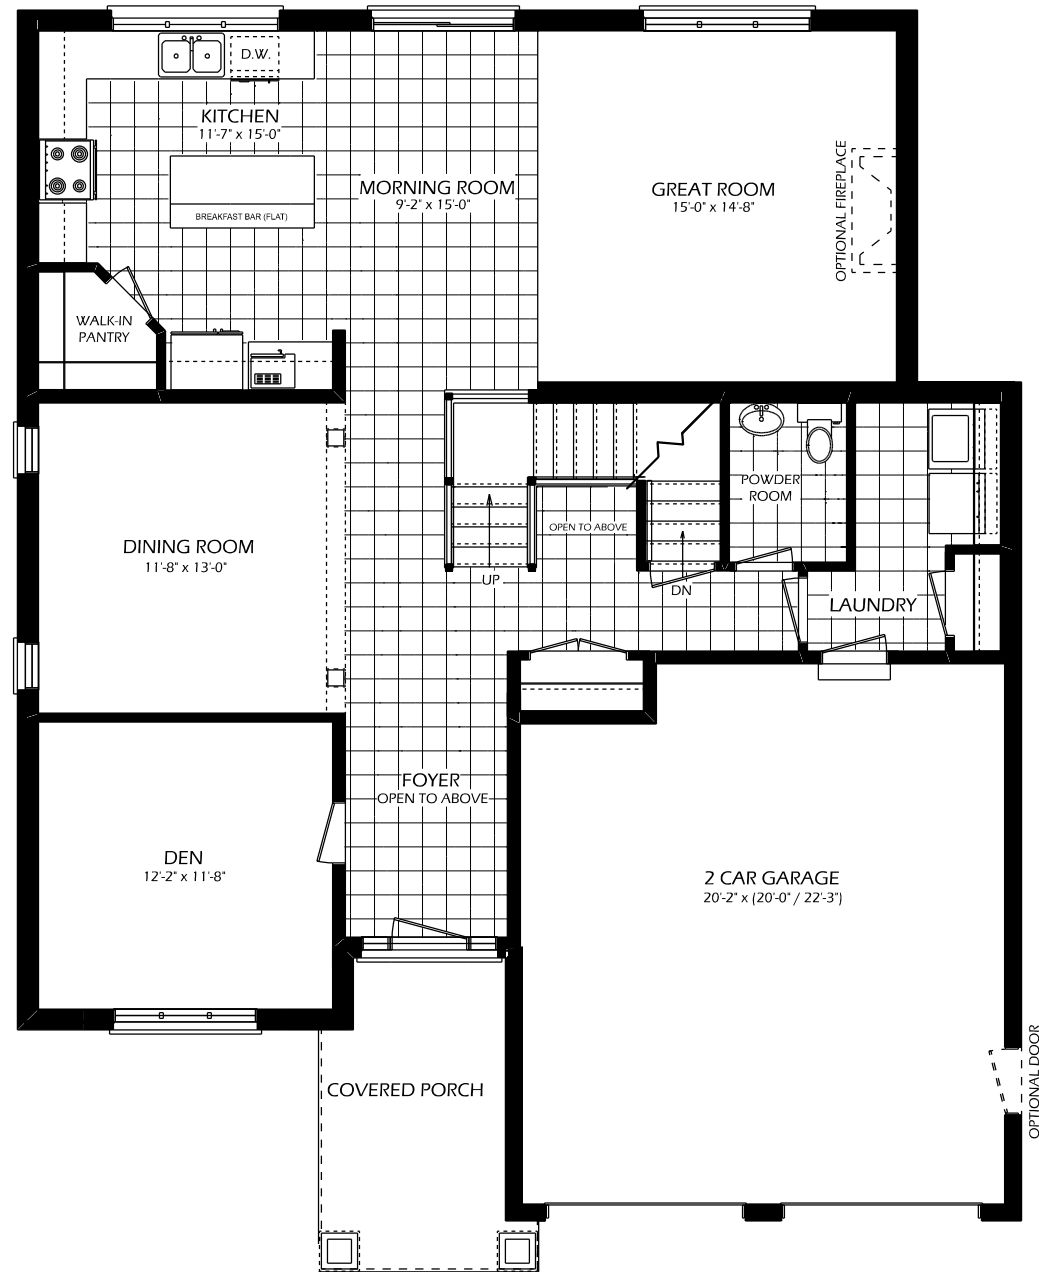

THE WILLOW

2809 SQ. FT.

TO VIEW ADDITIONAL FLOOR PLAN OPTIONS
VISIT OUR WEBSITE AT (www.dougarryhomes.com)