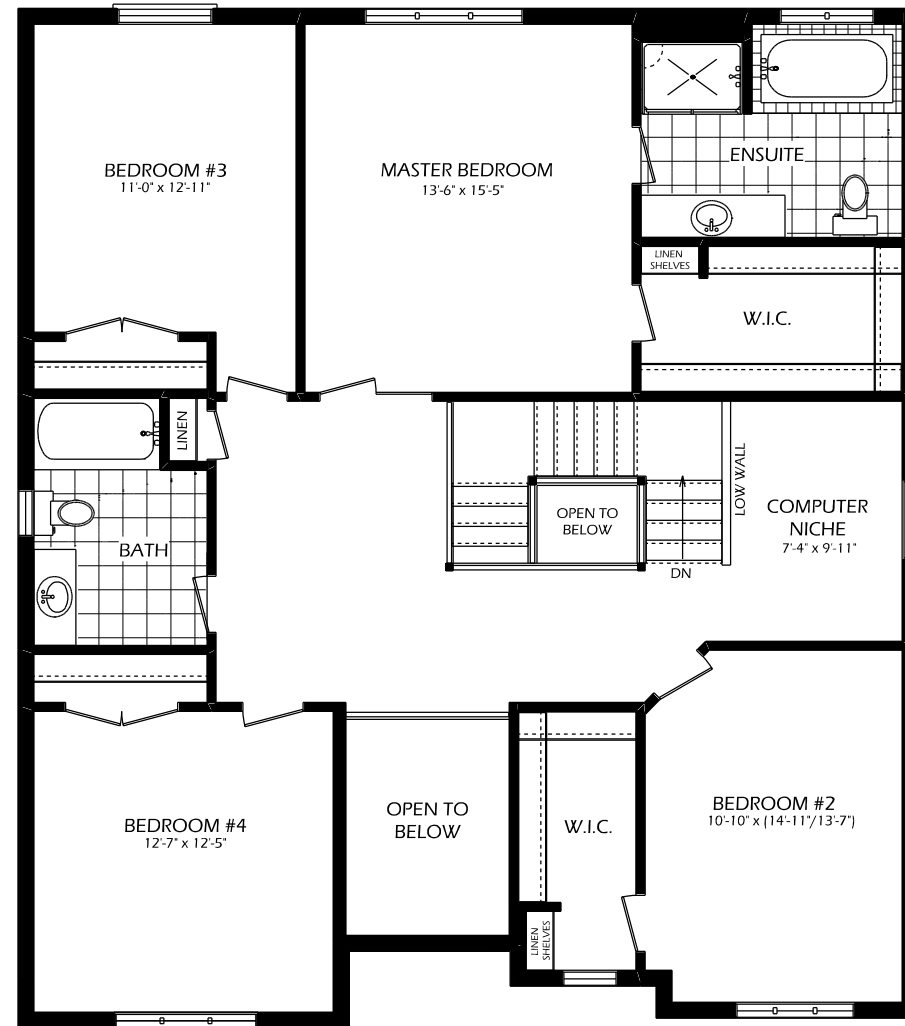

THE WILLOW

2809 SQ. FT.

TO VIEW ADDITIONAL FLOOR PLAN OPTIONS
VISIT OUR WEBSITE AT (www.dougarryhomes.com)