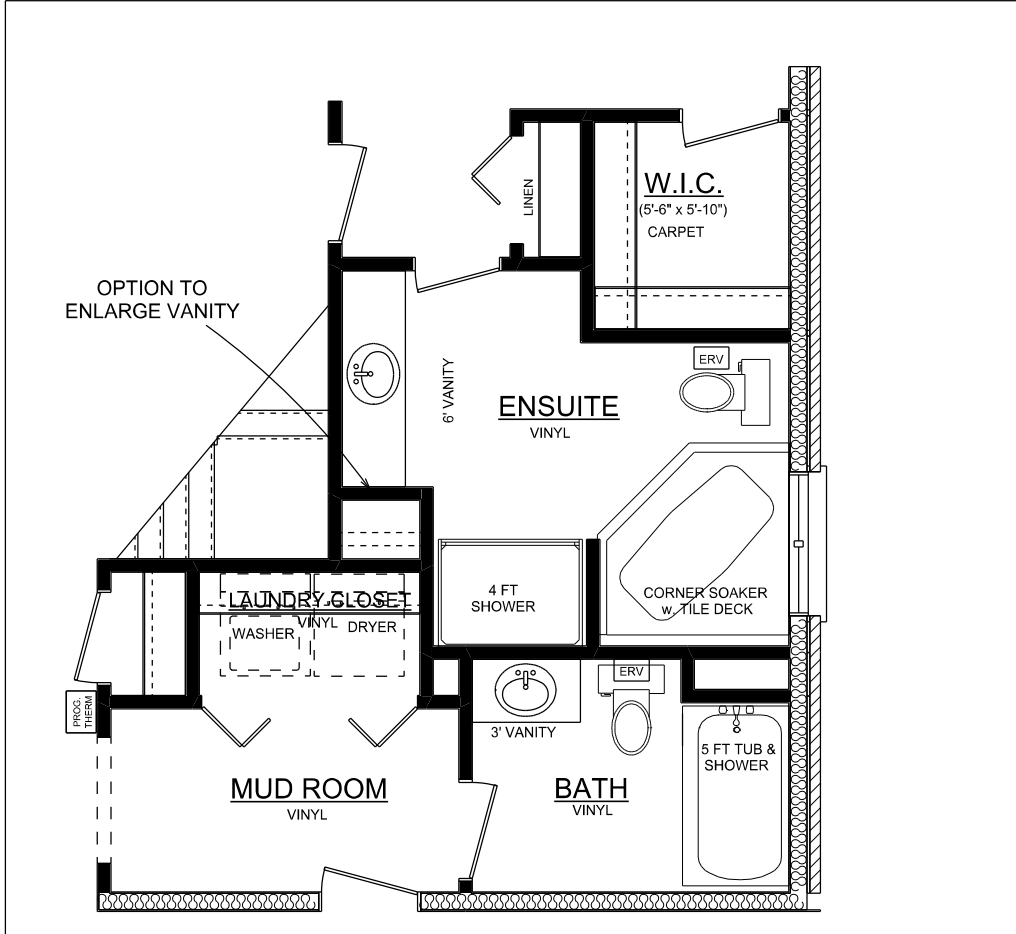

ROSEWOOD

OPTIONAL DELUXE ENSUITE PLAN (WITH BATHROOM, MUD ROOM & LAUNDRY CLOSET)

Includes Ensuite with corner soaker tub, 4ft shower unit, 6' vanity & 48x36 csmt window
Bathroom with 5ft tub/shower and 3ft vanity
Laundry Closet & Mud Room off garage
Laundry tub moves to basement