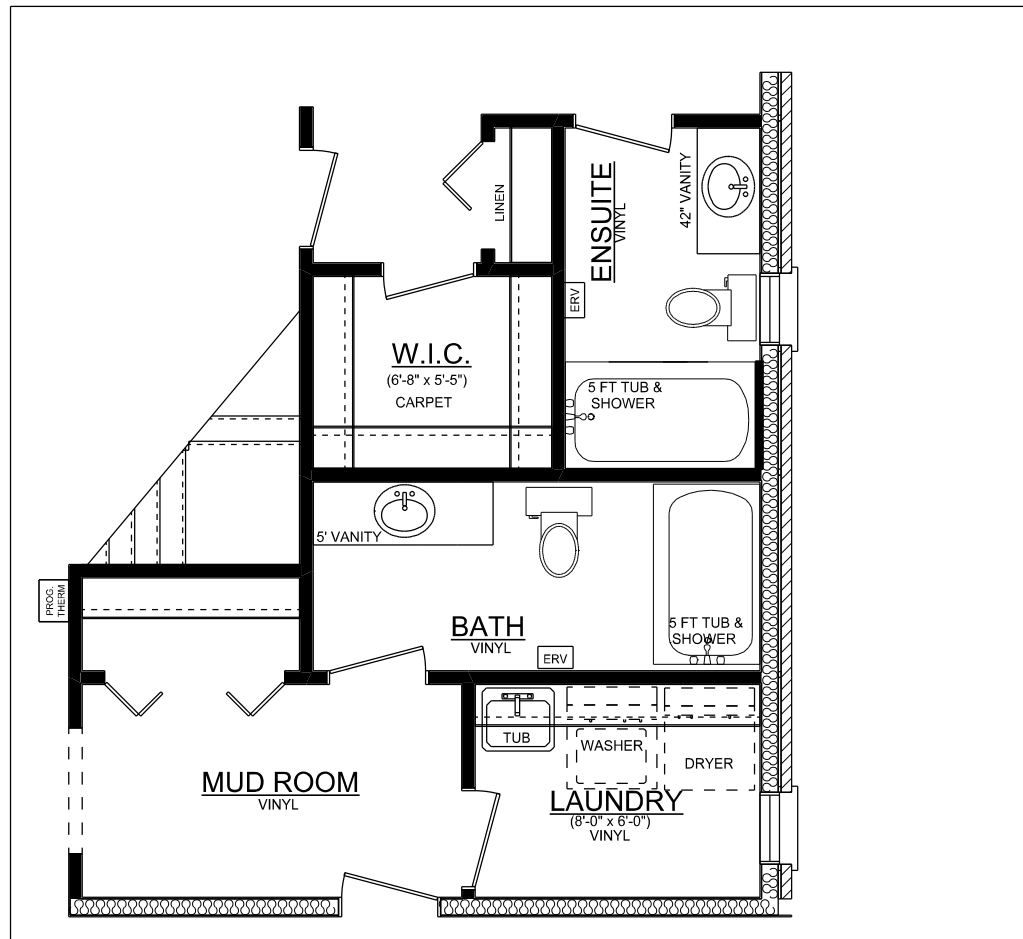

ROSEWOOD

OPTIONAL 2 BATHROOM PLAN (WITH ENSUITE, MAIN BATH, MUD ROOM & LAUNDRY ROOM)

Includes ensuite with 5ft tub/shower unit, 42" vanity & 24x36 csmt window. Main Bathroom with 5ft tub/shower unit, 5ft vanity. Laundry Room with tub & 24x32 csmt window. Mud Room off garage.