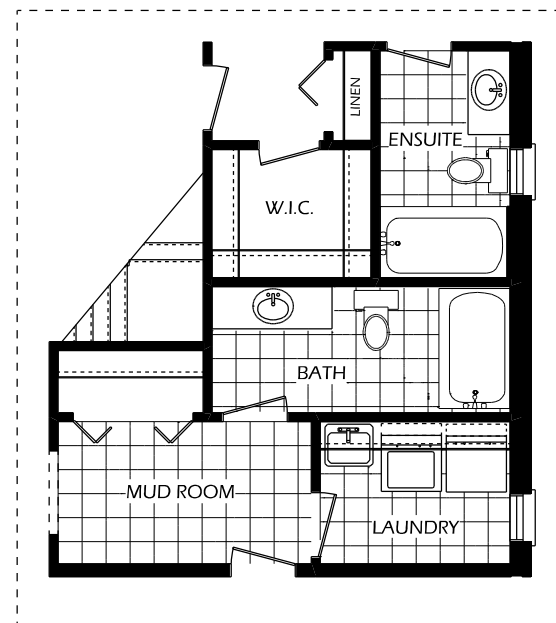

PRELIMINARY ROSEWOOD

1440 SQ. FT.

MAIN FLOOR
1440 SQ.FT.

OPT. MAIN FLOOR WITH DINING AREA

OPT. 2 BATH PLAN

BASEMENT

TO VIEW ADDITIONAL FLOOR PLAN OPTIONS
 VISIT OUR WEBSITE AT (www.dougтарыhomes.com)