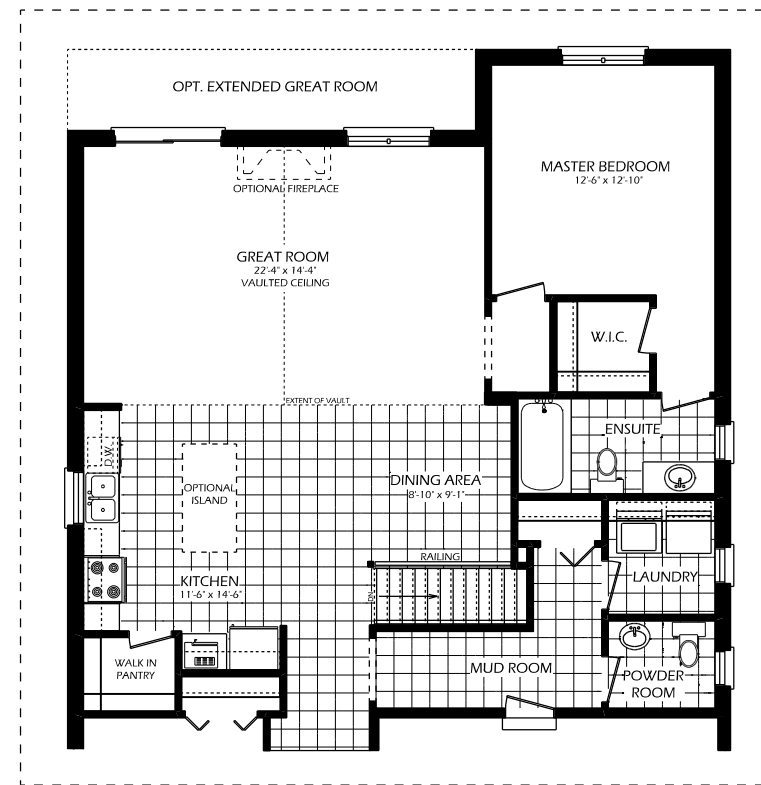

PRELIMINARY ROSEWOOD

1440 SQ. FT.

MAIN FLOOR
1440 SQ.FT.

OPT. MAIN FLOOR WITH DINING AREA

OPT. 2 BATH PLAN

BASEMENT

TO VIEW ADDITIONAL FLOOR PLAN OPTIONS
 VISIT OUR WEBSITE AT (www.dougтарыhomes.com)