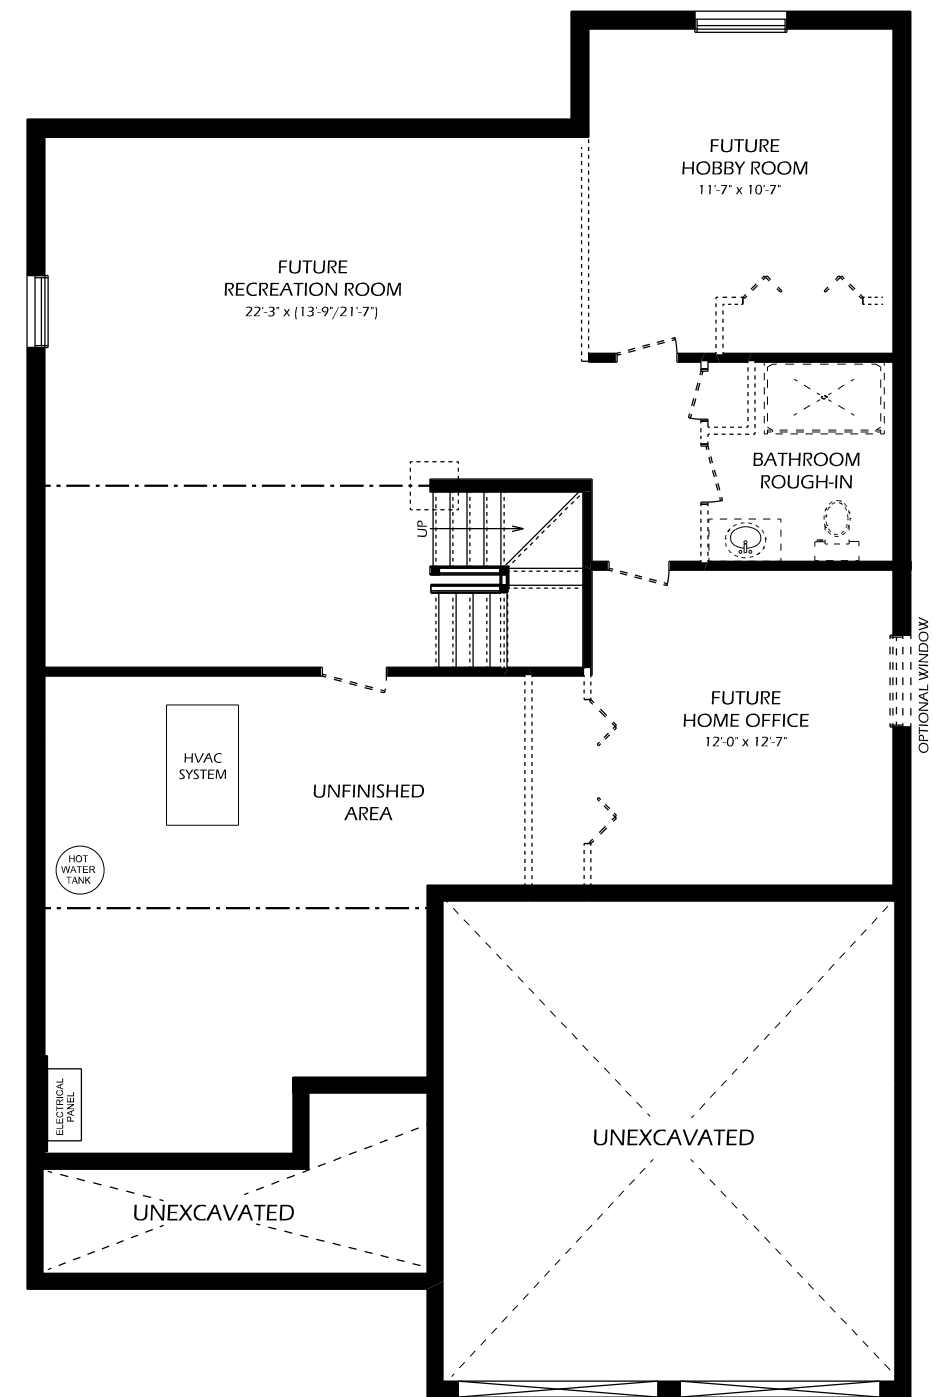

PRELIMINARY ROSEWOOD

1440 SQ. FT.

MAIN FLOOR
1440 SQ.FT.

OPT. MAIN FLOOR WITH DINING AREA

OPT. 2 BATH PLAN

BASEMENT

TO VIEW ADDITIONAL FLOOR PLAN OPTIONS
 VISIT OUR WEBSITE AT (www.dougтарыhomes.com)