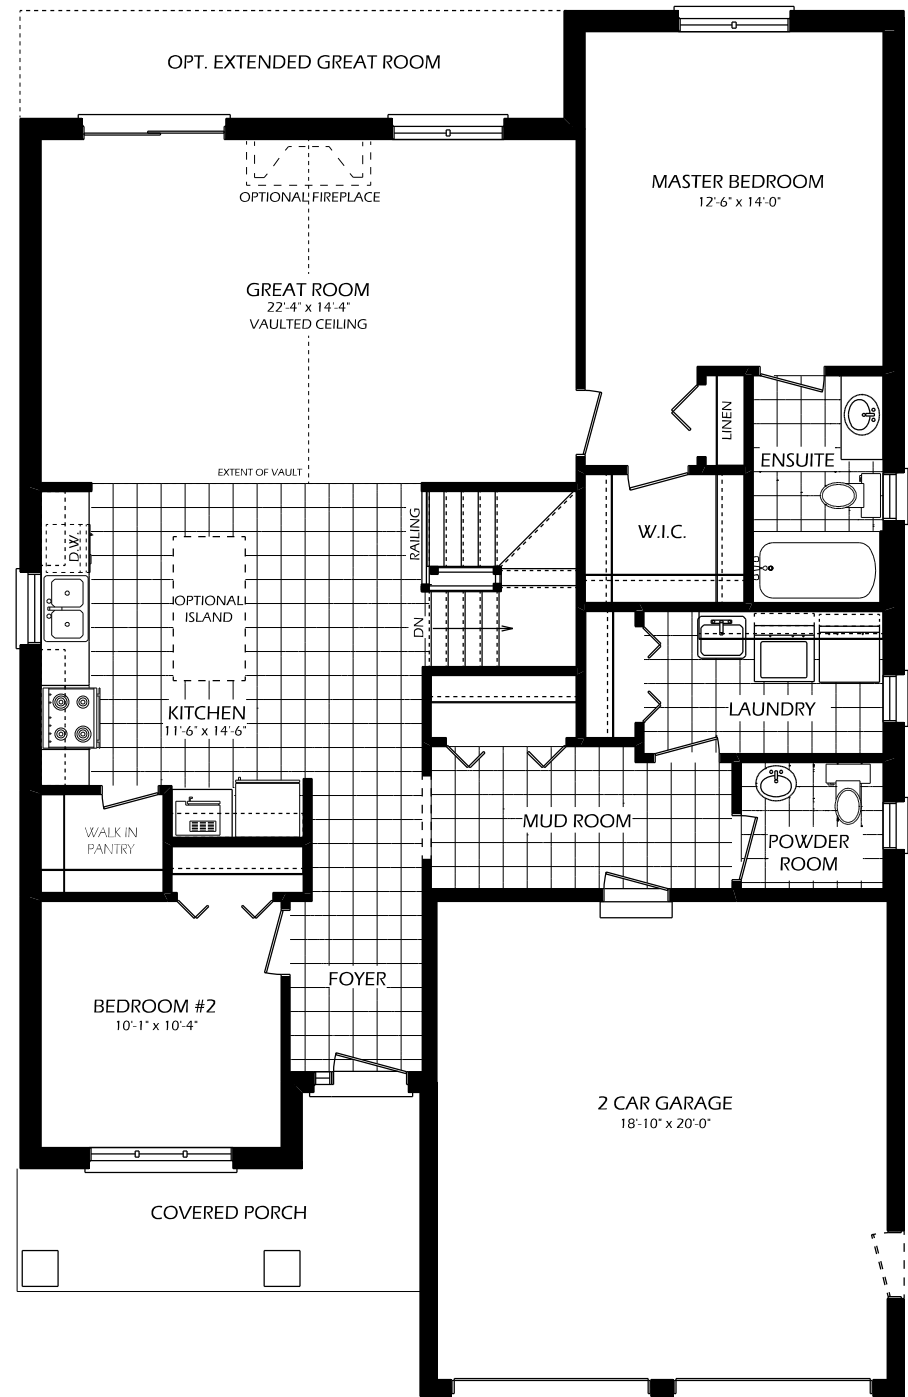

PRELIMINARY ROSEWOOD

1440 SQ. FT.

MAIN FLOOR
1440 SQ.FT.

OPT. MAIN FLOOR WITH DINING AREA

OPT. 2 BATH PLAN

BASEMENT

TO VIEW ADDITIONAL FLOOR PLAN OPTIONS
 VISIT OUR WEBSITE AT (www.dougтарыhomes.com)